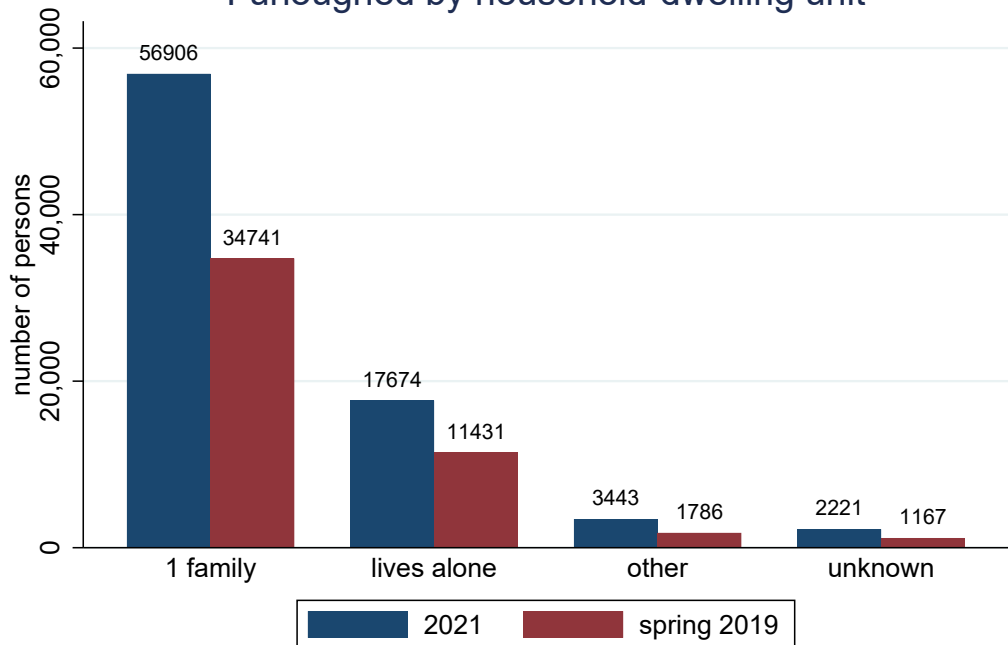

Furloughed by household-dwelling unit

GSE tilannehuone - time period 1.1.-27.12